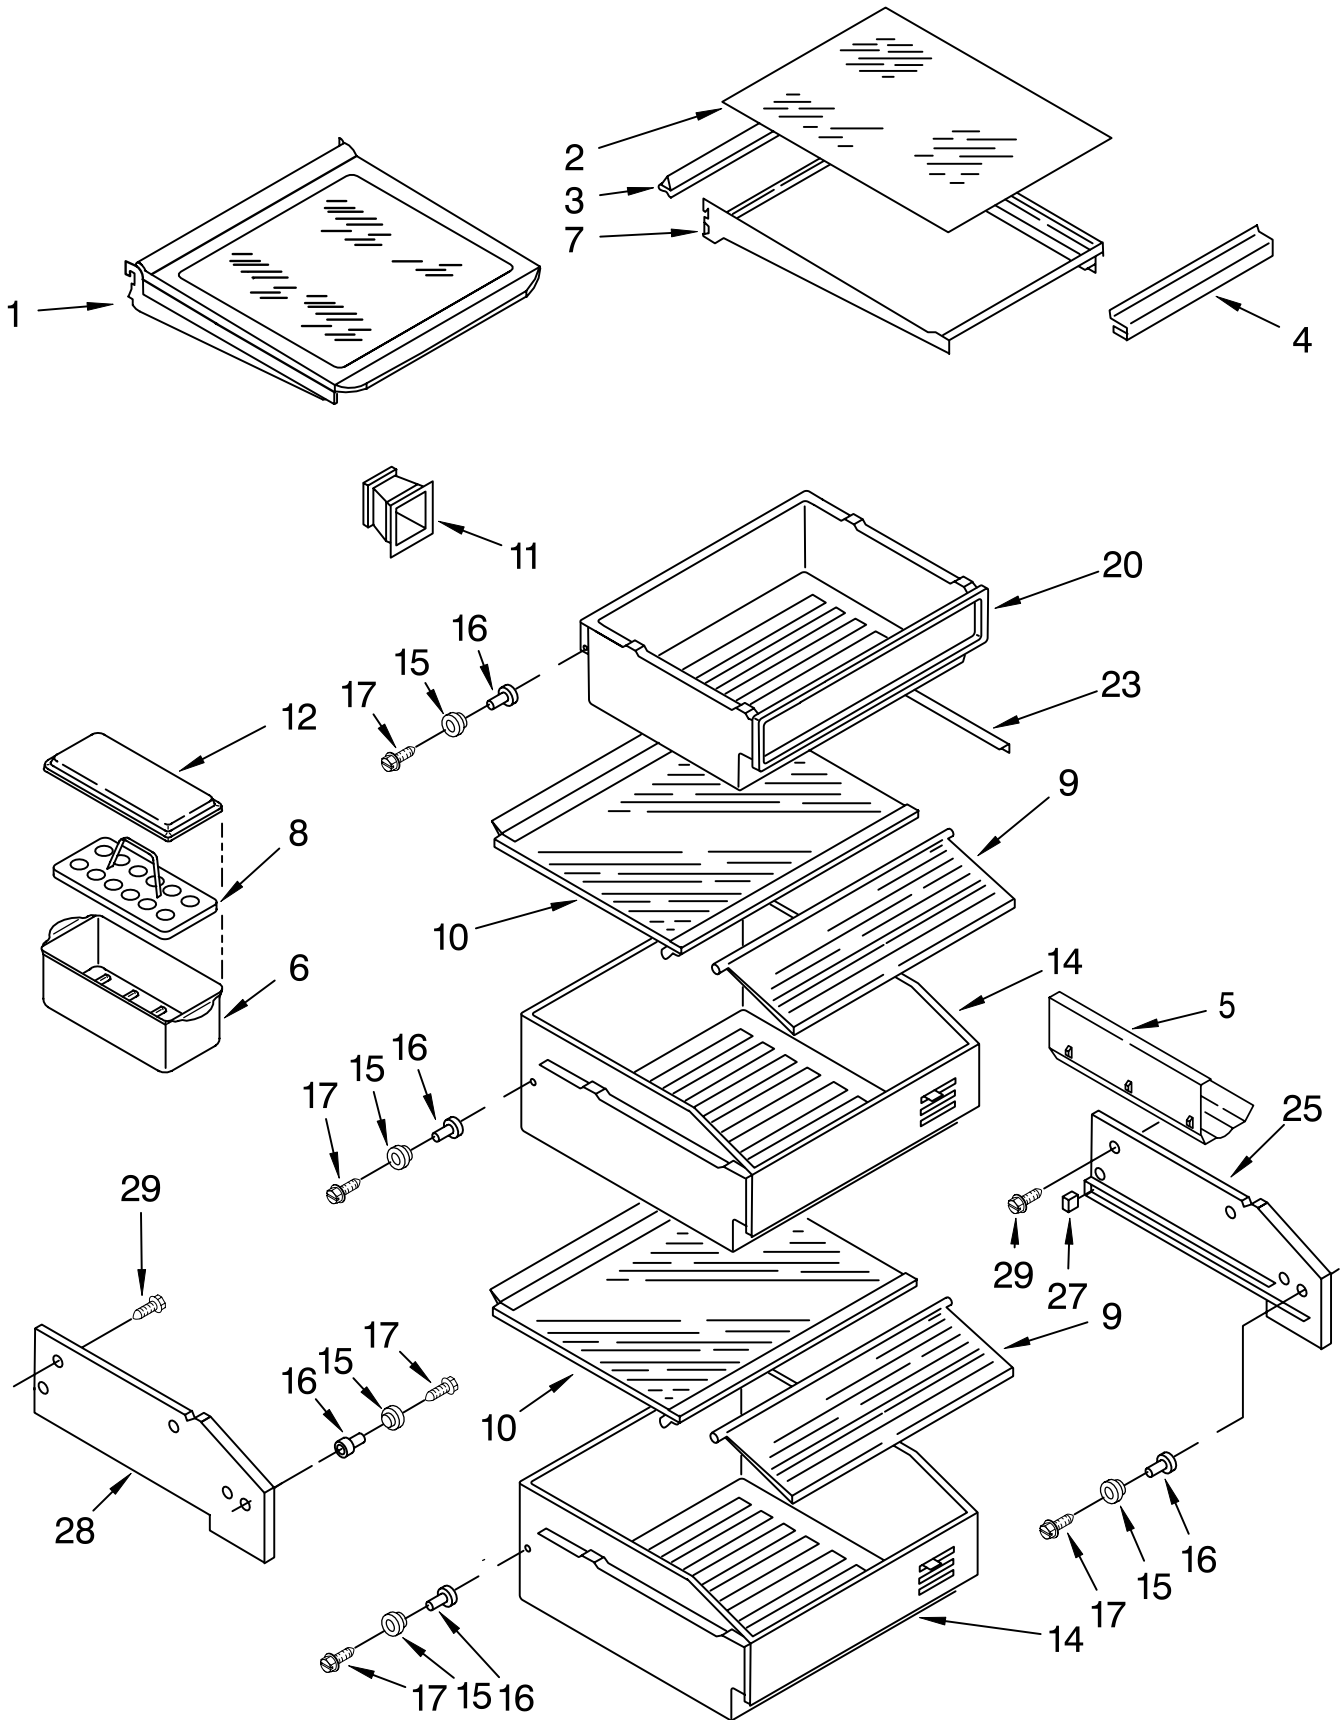

REFRIGERATOR SHELF PARTS

For Models: KSSS42QDW05, KSSS42QDX05

FOR ORDERING INFORMATION REFER TO PARTS PRICE LIST

REFRIGERATOR SHELF PARTS

For Models: KSSS42QDW05, KSSS42QDX05

Illus.	Part	
No.	No.	DESCRIPTION
1	2174403	Frame, Shelf
2	2003376	Glass, Shelf
3	1113547	Reflector, Shelf
4	1113791	Gasket, Glass (2)
5	2179375	Rack, Wine
6	2169933	Egg Bin
7	2003326	Frame, Assembly Meat Pan
8	2164373	Egg Carrier
9	1113894	Cover, Crisper
10	2003379	Glass, Crisper (Includes #9)
11	2000742	Meat Pan, Connector
12	2169935	Cover
14	2003316	Crisper Pan (2)
15	2174388	Roller
16	2174478	Eyelet, Roller
17	489211	Screw
20	2003321	Meat Pan
23	2002181	Retainer, Glass
25	2003411	Crisper Spacer, Right Side (2)
27	1113169	Stop, Roller
28	2003410	Crisper Spacer, Left Side (2)
29	486194	Screw

FOR ORDERING INFORMATION REFER TO PARTS PRICE LIST